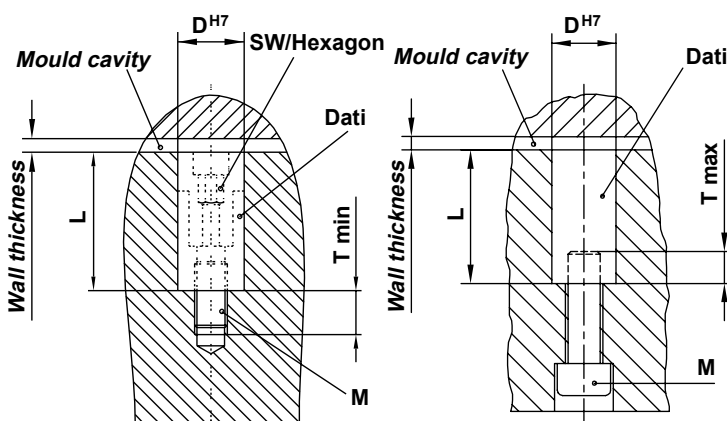

DATI 9000

Multi-stamp with fast-change system without height adjustment at $\varnothing 6 - 16$ mm for simultaneous identification of e.g. 12 months + 6 years on one stamp

DATI®-DESCRIPTION

- Sleeve with identifier
- Adjustable unit with an identification and screw slot.
- Consisting of adjustable insert and adjustable ring.
- Positioning via plug profile
- Fastening thread
- Compression unit, for the infinite locking of the adjustable insert
- Material: 1.4034, hardened HRC 56 ± 2 stainless
- Inscription laterally reversed

Installation

Dimension table in mm						
D	d	L	M	T	a	SW
6	4,2	17	3	3	0,40	2,5
8	5,8	20	4	4	0,40	3
10	7,0	20	5	4	0,40	3
12	8,5	25	6	6	0,60	4
16	11,5	33	8	8	0,60	5

FAST CHANGING SYSTEM			
<p>To adjust adjustable unit: • Turn adjustable insert and adjustable ring to desired position</p> <p>Example: year 26</p>	<p>Example: month 12</p>	<p>Example: month 12</p>	<p>Example: month 12</p>
	<p>To screw in adjustable unit:</p> <ul style="list-style-type: none"> • Turn clockwise into sleeve • Max to end position • Tenses automatically • Tensioning range 3 – 5 turns 	<p>To change adjustable unit:</p> <ul style="list-style-type: none"> • Can be turned clockwise and counter-clockwise • Set desired position • Re-clamp if necessary by turning clockwise 	<p>To remove adjustable unit:</p> <ul style="list-style-type: none"> • Turn continuously counterclockwise • Unit will raise • Remove unit

DATI 9000

Multi-stamp with fast-change system without height adjustment at $\varnothing 6 - 16$ mm for simultaneous identification of e.g. 12 months + 6 years on one stamp

Dimension table in mm						
D	6	8	10	12	16	mm
d	4,2	5,8	7,0	8,5	11,5	mm