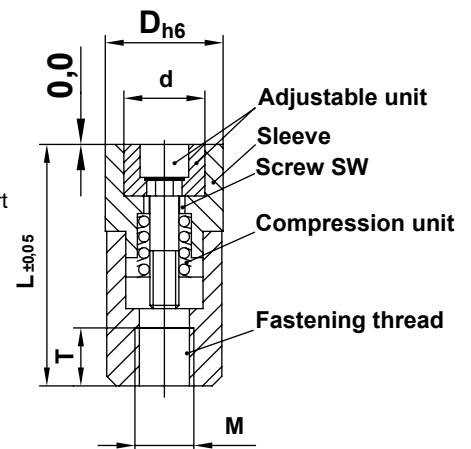

DATI 9000

Multi-stamp with fast-change system without height adjustment at $\varnothing 6 - 16$ mm for simultaneous identification of e.g. 12 months + 6 years on one stamp

DATI®-DESCRIPTION

- Sleeve with identifier
- Adjustable unit with an identification and screw slot.
- Consisting of adjustable insert and adjustable ring.
- Positioning via plug profile
- Fastening thread
- Compression unit, for the infinite locking of the adjustable insert
- Material: 1.4034, hardened HRC 56 ± 2 stainless
- Inscription laterally reversed

Installation

Dimension table in mm						
D	d	L	M	T	a	SW
6	4,2	17	3	3	0,40	2,5
8	5,8	20	4	4	0,40	3
10	7,0	20	5	4	0,40	3
12	8,5	25	6	6	0,60	4
16	11,5	33	8	8	0,60	5

FAST CHANGING SYSTEM			
<p>To adjust adjustable unit: • Turn adjustable insert and adjustable ring to desired position</p> <p>Example: year 26</p>	<p>Example: month 12</p>	<p>Example: month 12</p>	<p>Example: month 12</p>
	<p>To screw in adjustable unit:</p> <ul style="list-style-type: none"> • Turn clockwise into sleeve • Max to end position • Tenses automatically • Tensioning range 3 – 5 turns 	<p>To change adjustable unit:</p> <ul style="list-style-type: none"> • Can be turned clockwise and counter-clockwise • Set desired position • Re-clamp if necessary by turning clockwise 	<p>To remove adjustable unit:</p> <ul style="list-style-type: none"> • Turn continuously counterclockwise • Unit will raise • Remove unit

DATI 9000

Multi-stamp with fast-change system without height adjustment at $\varnothing 6 - 16$ mm for simultaneous identification of e.g. 12 months + 6 years on one stamp

Dimension table in mm						
D	6	8	10	12	16	mm
d	4,2	5,8	7,0	8,5	11,5	mm