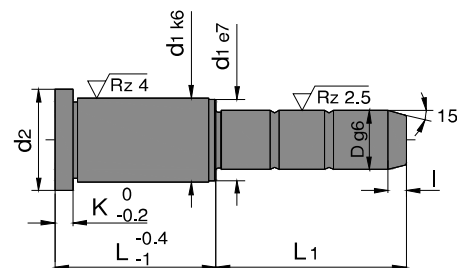

# N 011

**Guide Pillar With DLC Coating**  
**Delivery Time: 10 - 12 Working Days**

Ordering-Example:

1 Piece N011 Ø 9/12/45

3 Pieces N011 Ø10/12/45

**New**

Special Sizes Available On Request

Material: 1.7139 ca. 700HV

K	d1	d2	I	D	L	L1	€
3	14	16	4	9/10	12	45	
3	14	16	4	9/10	17	20	
						30	
						35	
3	14	16	4	9/10	22	25	
						35	
						55	
3	14	16	4	9/10	27	25	
						30	
						35	
						45	
						50	
3	14	16	4	9/10	36	25	
						35	
						45	
3	14	16	4	9/10	46	30	
						45	
						55	
						75	
6	20	25	5	14/15	17	35	
						55	
						75	
						95	
6	20	25	5	14/15	22	20	
						35	
						40	
						45	
						50	
						55	
						65	
						70	
						90	
						110	

# N 011

**Guide Pillar With DLC Coating**  
**Delivery Time: 10 - 12 Working Days**

Ordering-Example:

1 Piece N011 Ø18/22/20

3 Pieces N011 Ø20/22/20

**New**

Special Sizes Available On Request

Material: 1.7139 ca. 700HV