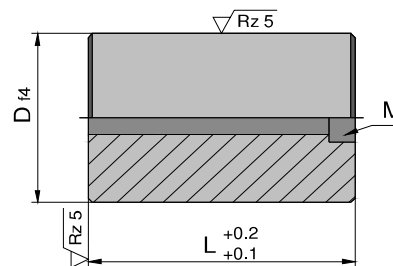

N 165

Support Pillar With Guiding Diameter

Ordering-Example:

1 Piece N165 Ø24/50

Special Sizes Available On Request

Material: 1.7139 ca. 700HV

M	D	L	€
M8	24	50	
		60	
		70	
		80	
		90	
		100	
		120	
		140	
		160	
		180	
M10	36	50	
		60	
		70	
		80	
		90	
		100	
		120	
		140	
		160	
		180	
M12	48	60	
		70	
		80	
		90	
		100	
		120	
		140	
		160	
		180	