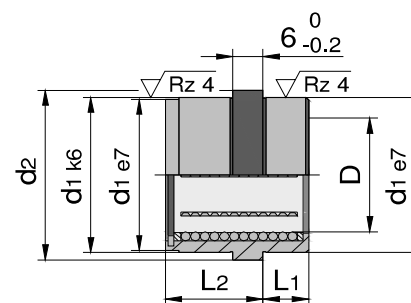

N 166

Guide Bushes Made Of Bronze For Support Pillar N165

Ordering-Example:

1 Piece N166 Ø24/9/17

Special Sizes Available On Request

t max = 200°C
Material: Bronze

K	d1	d2	D	L1	L2	€
5	32	36	24	9	17	
5	32	36	24	12	17	
5	32	36	24	6	20	
5	44	48	36	12	17	
5	44	48	36	12	22	
5	44	48	36	17	22	
5	44	48	36	6	24	
6	58	62	48	17	22	
6	58	62	48	17	27	
6	58	62	48	10	30	

N 167

Recirculating Ball Bushing For Support Pillar N165

Ordering-Example:

1 Piece N167 Ø24/12/17

Special Sizes Available On Request

d1	d2	D	L1	L2	€
38	41	24	12	17	
38	41	24	17	22	
54	58	36	17	22	
54	58	36	22	27	
68	73	48	22	27	
68	73	48	27	36	