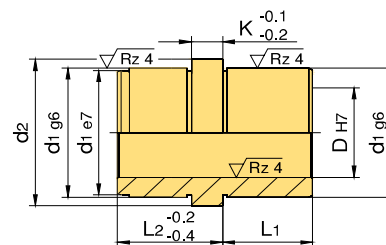

N 166

Guide Bushes Made Of Bronze For Support Pillar N165

Ordering-Example:

1 Piece N166 Ø24/9/17

Special Sizes Available On Request

t max = 200°C
Material: Bronze

K	d1	d2	D	L1	L2	€
5	32	36	24	9	17	
5	32	36	24	12	17	
5	32	36	24	6	20	
5	44	48	36	12	17	
5	44	48	36	12	22	
5	44	48	36	17	22	
5	44	48	36	6	24	
6	58	62	48	17	22	
6	58	62	48	17	27	
6	58	62	48	10	30	

N 167

Recirculating Ball Bushing For Support Pillar N165

Ordering-Example:

1 Piece N167 Ø24/12/17

Special Sizes Available On Request

d1	d2	D	L1	L2	€
38	41	24	12	17	
38	41	24	17	22	
54	58	36	17	22	
54	58	36	22	27	
68	73	48	22	27	
68	73	48	27	36	