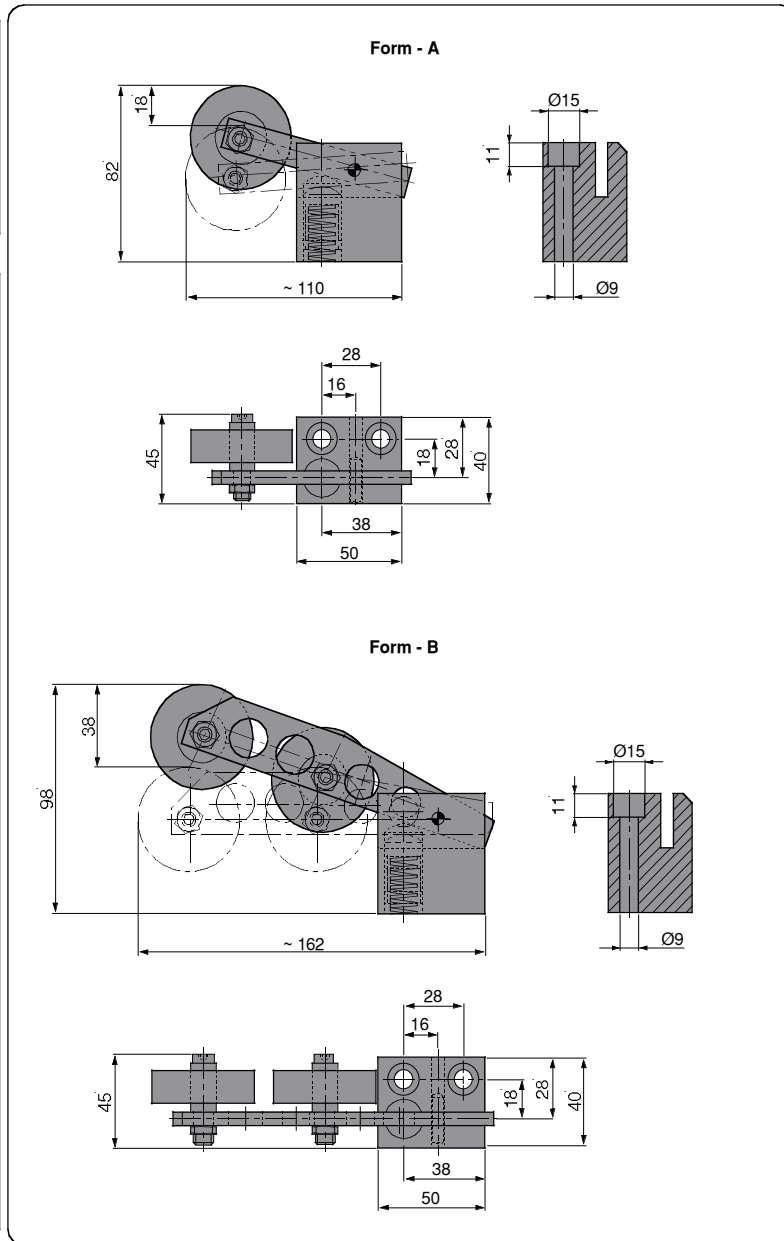

M310-01
 Roller Stock Lifter
 Makaralı Kollu Kaldırıcılar
 Federnde Laufrolle

Material :
 Steel

GSB CODE:M310-01

Code	Form
M310-01-001	A
M310-01-002	B

M310-01
 Roller Stock Lifter
 Makaralı Kollu Kaldırıcılar
 Federnde Laufrolle

Material :
 Steel

Form - C

GSB CODE:M310-01

Code	Form
M310-01-003	C