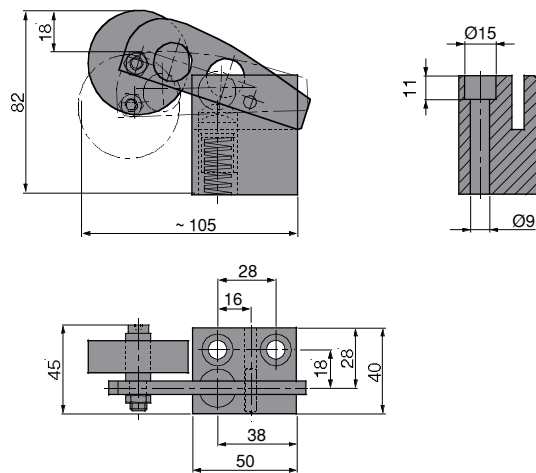

M310-01
 Roller Stock Lifter
 Makaralı Kollu Kaldırıcılar
 Federnde Laufrolle

Material :
 Steel

GSB CODE:M310-01

Code	Form
M310-01-001	A
M310-01-002	B

M310-01
 Roller Stock Lifter
 Makaralı Kollu Kaldırıcılar
 Federnde Laufrolle

Material :
 Steel

Form - C

GSB CODE:M310-01

Code	Form
M310-01-003	C