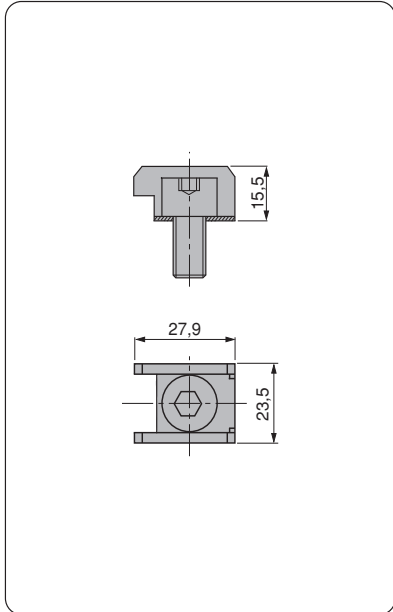

STQ 10010

Toe Clamp for Guide Bushing
Burç Tutucu
Haltestück

FCA Code
RIT_152327

Material :
CK45

FCA CODE:STQ 10010