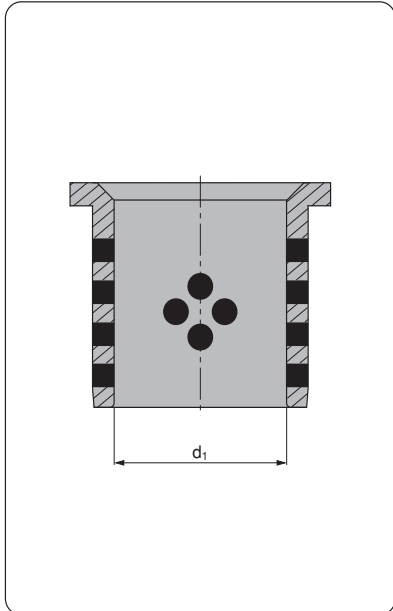

STQ 10010

Guide Bushes with collar, self-lubricating
Faturalı Grafitli Kilavuz Burçlar
Führungsbuchsen mit Bund

FCA Code	d₁
BO_PR_40	40
BO_PR_50	50
BO_PR_63	63
BO_PR_80	80

Material :
Bronze with Non-Liquid Lubricant
HB ≥ 190

Direction of Motion

FCA CODE:STQ 10010