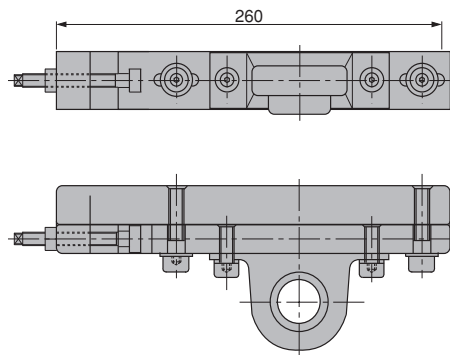

STQ 80011

Support
Destek Plakası
Halterung

Material :
Steel

FCA Code	Form	I
GRSU_MG_310	A	310
GRSU_MG_465	B	465
GRSU_MG_600	B	600
GRSU_MG_755	B	755
GRSU_MG_800	C	800

FCA CODE:STQ 80011

STQ 80012

Support
Mil Destek Yuvası
Halterung

Material :
Steel

FCA Code

GR_SMF_040130

FCA CODE:STQ 80012

STQ 80012

Support
Mil Destek Yuvası
Halterung

FCA Code

GR_SMF_40175

Material :
Steel

FCA CODE:STQ 80012

STQ 80012

Support
Mil Destek Yuvası
Halterung

Material :
Steel

FCA CODE:STQ 80012

FCA Code

GR_SMF_40260