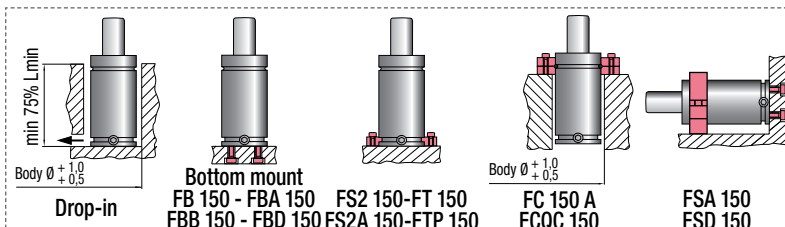

HOW TO ORDER

INSTALLATION GUIDELINE