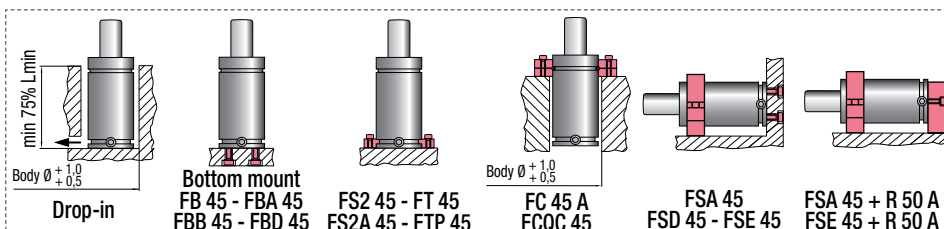

HOW TO ORDER

INSTALLATION GUIDELINE