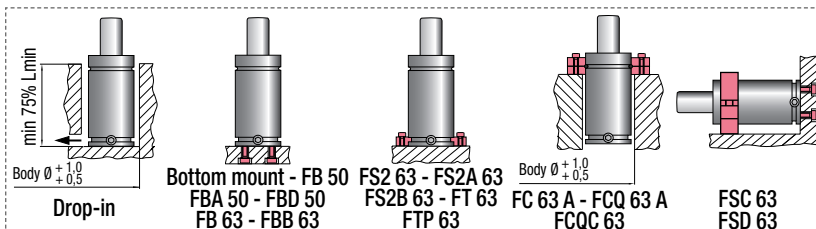

HOW TO ORDER

INSTALLATION GUIDELINE